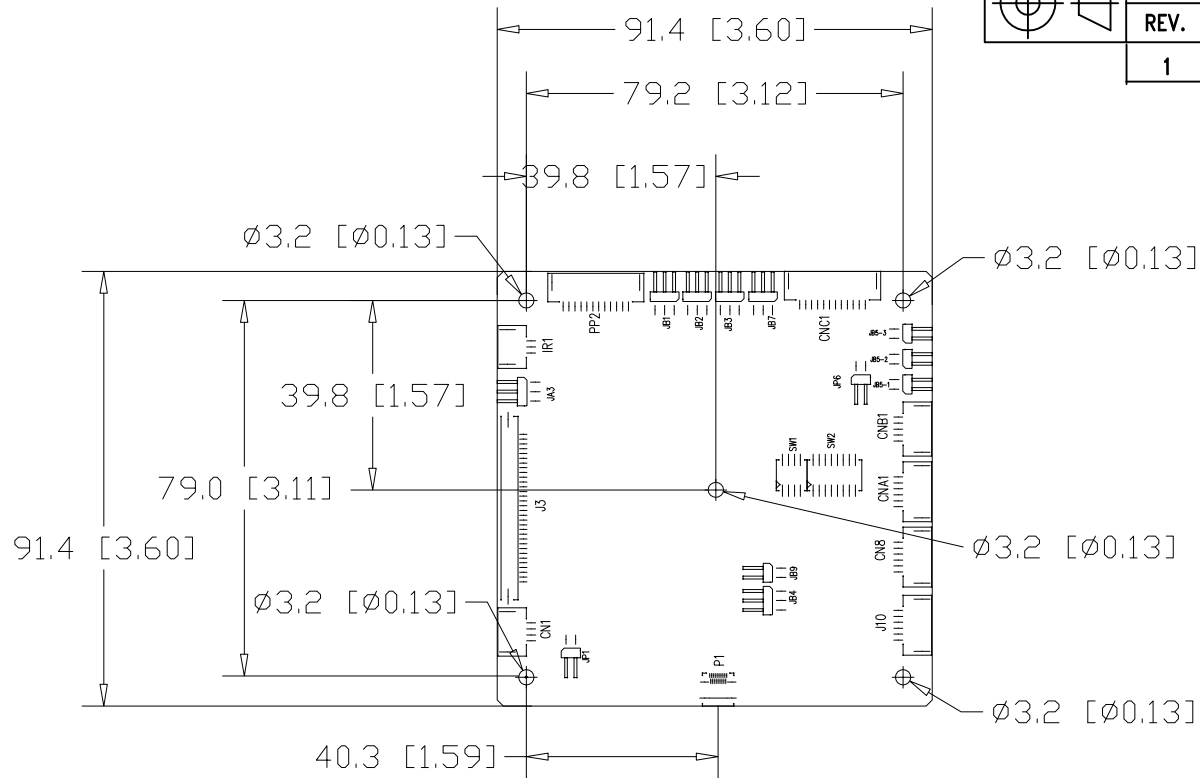

REVISION			
REV.	DESCRIPTION	APPR.	DATE
1	DD-1920-HDMI-T		22 APR 16

NOTE:  
1. ALL DIMENSIONS ARE : mm [Inch]

TITLE DD-1920-HDMI-T  
P/N 41757001X-5

THE INFORMATION CONTAINED IN THIS DRAWING IS THE SOLE PROPERTY OF DIGITAL VIEW LIMITED ANY REPRODUCTION IN PART OR WHOLE WITHOUT THE WRITTEN PERMISSION OF DIGITAL VIEW LIMITED IS PROHIBITED.

TOLERANCES ARE: ±1

MATERIAL			FINISH		DO NOT SCALE DRAWING	
DESIGN	DRAW	CHECK	APPROVE	SCALE	1:1	FILE
	KEITH TSANG			SHEET SIZE		DWG. NO.
	22 APR 16			SHEET		PART NO. 41757001X-5
						REV. 0